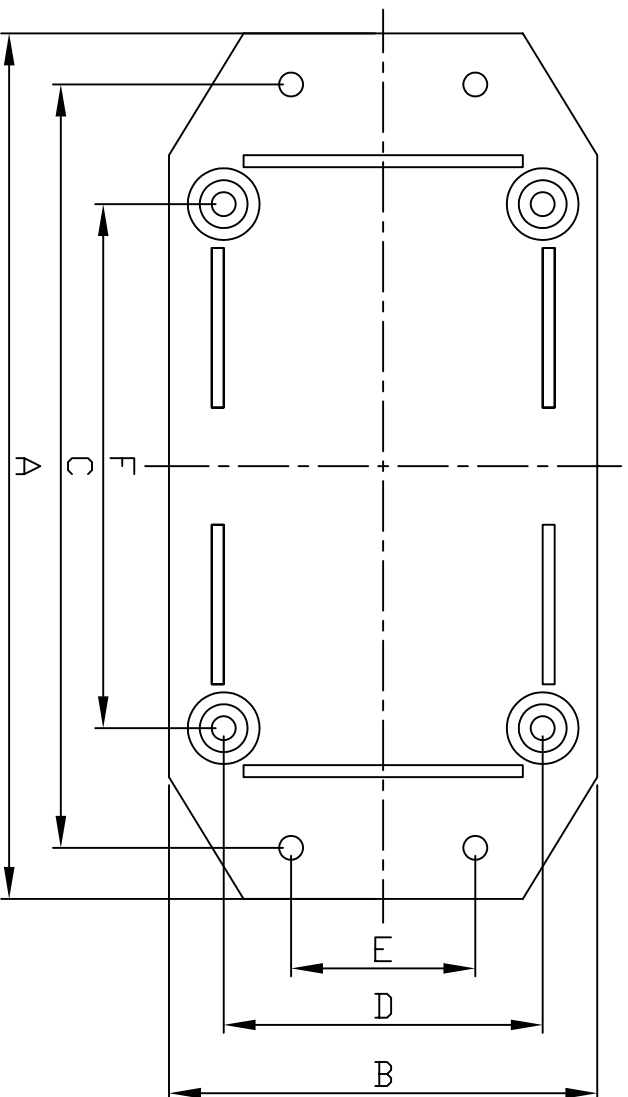

G1020BF SERIES

*PLASTIC BOX WITH PLASTIC FLANGED LID FOR WALL MOUNTING.

DIMENSION IN (mm)

STOCK NO.	A	B	C	D	E	F	G	H	I
G1020BF	108.5	53.7	95.7	40.0	23.1	65.7	2.1	3.5	1.0
G1022BF	156.0	67.1	143.1	49.5	30.4	113.2	2.6	3.5	1.0
G1024BF	185.7	95.5	171.0	78.8	55.0	140.6	2.6	3.5	1.0
G1025BF	225.0	113.0	211.0	95.0	60.1	179.5	2.8	3.5	1.0

REGARDING THE DIMENSION OF BASE , PLEASE REFER TO DRAWINGS OF G1020 SERIES.

DES'D 設計 BY	DRAW'D 繪圖 BY	CHK'D 核圖 BY	SCALE 比例 1:1	DATE 日期	MATE. 材質 ALU	TITLE 圖名 G1020BF SERIES	DWG NO. 圖號	REVISED 圖號	DESCRIPTION 說明
----------------	-----------------	----------------	-----------------	------------	-----------------	----------------------------	---------------	---------------	-------------------