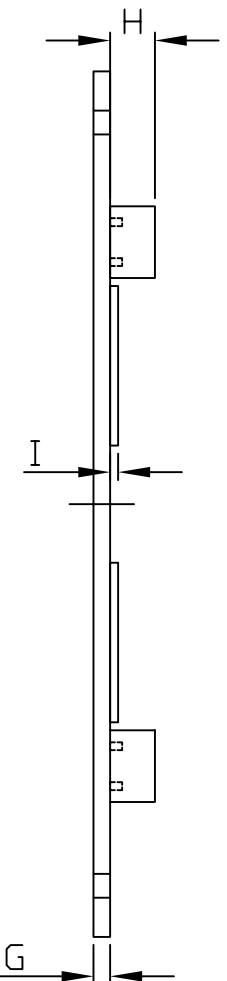

G1020BF SERIES

*PLASTIC BOX WITH PLASTIC FLANGED LID FOR WALL MOUNTING.

DIMENSION IN (mm)

STOCK NO.	A	B	C	D	E	F	G	H	I
G1020BF	108.5	53.7	95.7	40.0	23.1	65.7	2.1	3.5	1.0
G1022BF	156.0	67.1	143.1	49.5	30.4	113.2	2.6	3.5	1.0
G1024BF	185.7	95.5	171.0	78.8	55.0	140.6	2.6	3.5	1.0
G1025BF	225.0	113.0	211.0	95.0	60.1	179.5	2.8	3.5	1.0

REGARDING THE DIMENSION OF BASE , PLEASE REFER TO DRAWINGS OF G1020 SERIES.

DES'D 設計 BY	DRAW'D 繪圖 BY	CHK'D 核圖 BY	SCALE 比例 1:1	DATE 日期	MATE. 材質 ALU	TITLE 圖名 G1020BF SERIES	DWG NO. 圖號	REVISED 圖號	DESCRIPTION 說明
----------------	-----------------	----------------	-----------------	------------	-----------------	----------------------------	---------------	---------------	-------------------