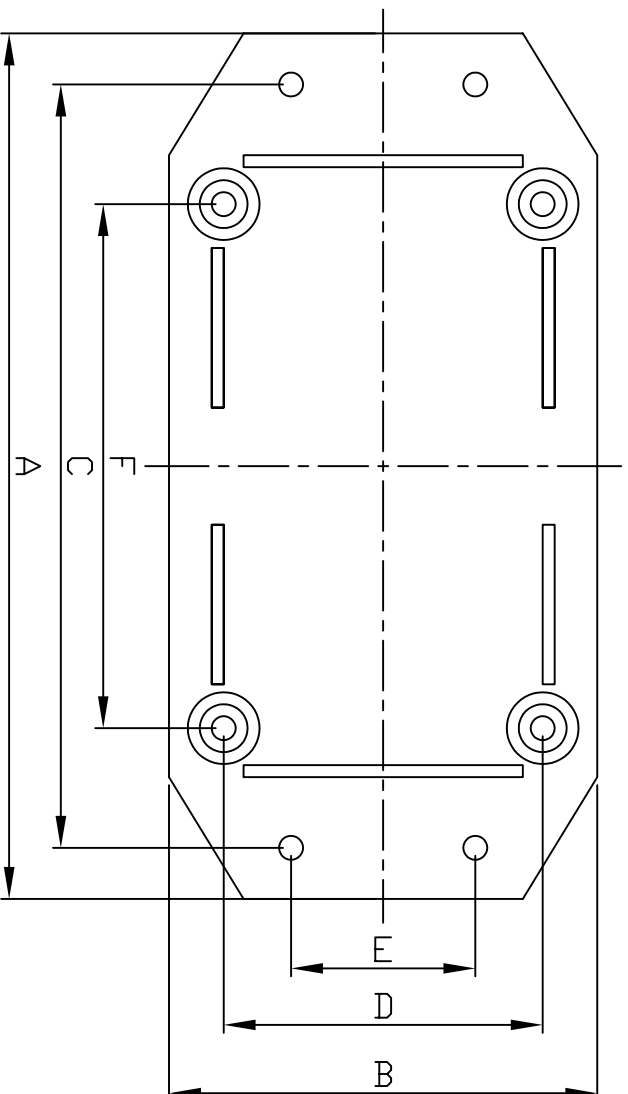

# G1020BF SERIES

\*PLASTIC BOX WITH PLASTIC FLANGED LID FOR WALL MOUNTING.

DIMENSION IN (mm)

STOCK NO.	A	B	C	D	E	F	G	H	I
G1020BF	108.5	53.7	95.7	40.0	23.1	65.7	2.1	3.5	1.0
G1022BF	156.0	67.1	143.1	49.5	30.4	113.2	2.6	3.5	1.0
G1024BF	185.7	95.5	171.0	78.8	55.0	140.6	2.6	3.5	1.0
G1025BF	225.0	113.0	211.0	95.0	60.1	179.5	2.8	3.5	1.0

REGARDING THE DIMENSION OF BASE ,  
PLEASE REFER TO DRAWINGS OF G1020  
SERIES.

DES'D 設計 BY	DRAW'D 繪圖 BY	CHK'D 核圖 BY	SCALE 比例 1:1	DATE 日期	MATE. 材質 ALU	TITLE 圖名 G1020BF SERIES	DWG NO. 圖號	REVISED 圖號	DESCRIPTION 說明
----------------	-----------------	----------------	-----------------	------------	-----------------	----------------------------	---------------	---------------	-------------------