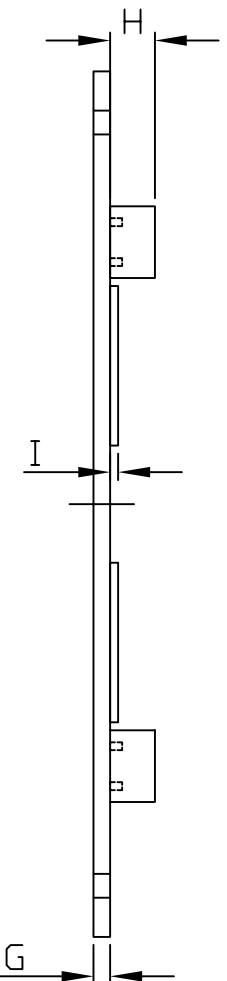

# G1020BF SERIES

\*PLASTIC BOX WITH PLASTIC FLANGED LID FOR WALL MOUNTING.

DIMENSION IN (mm)

STOCK NO.	A	B	C	D	E	F	G	H	I
G1020BF	108.5	53.7	95.7	40.0	23.1	65.7	2.1	3.5	1.0
G1022BF	156.0	67.1	143.1	49.5	30.4	113.2	2.6	3.5	1.0
G1024BF	185.7	95.5	171.0	78.8	55.0	140.6	2.6	3.5	1.0
G1025BF	225.0	113.0	211.0	95.0	60.1	179.5	2.8	3.5	1.0

REGARDING THE DIMENSION OF BASE ,  
PLEASE REFER TO DRAWINGS OF G1020  
SERIES.

DES'D 設計 BY	DRAW'D 繪圖 BY	CHK'D 核圖 BY	SCALE 比例 1:1	DATE 日期	MATE. 材質 ALU	TITLE 圖名 G1020BF SERIES	DWG NO. 圖號	REVISED 圖號	DESCRIPTION 說明
----------------	-----------------	----------------	-----------------	------------	-----------------	----------------------------	---------------	---------------	-------------------