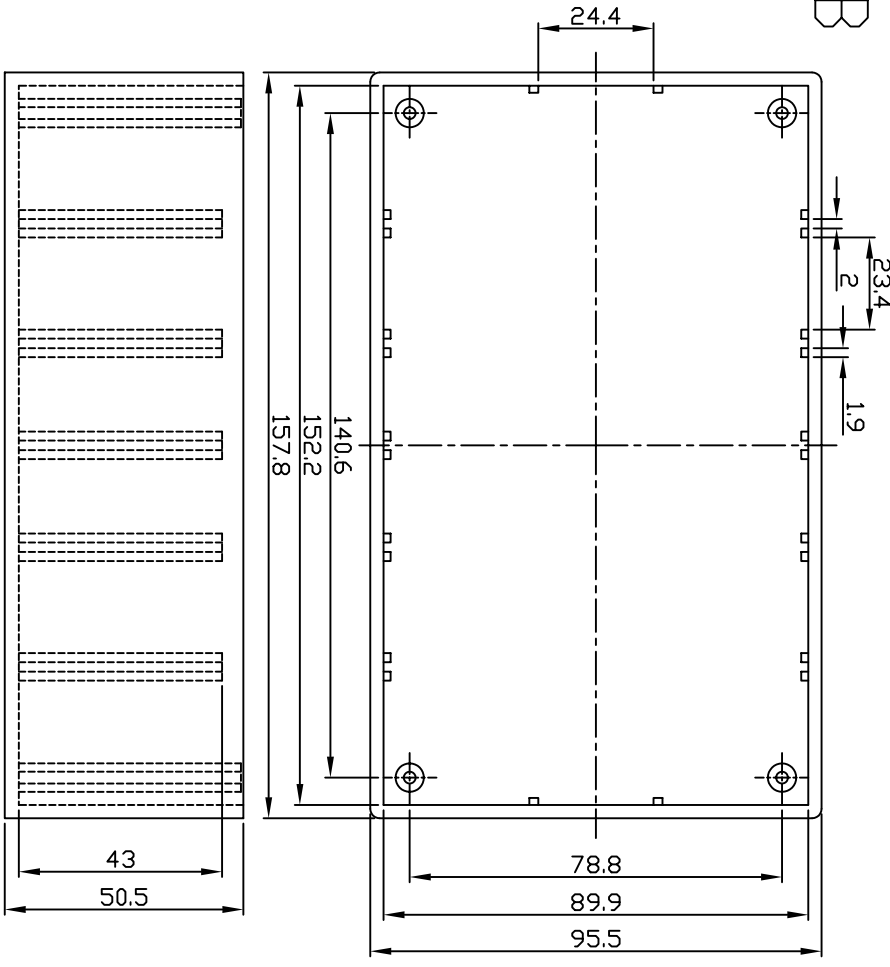

G1024B

DESIGN BY	DRAWN BY	CHECKED BY	SCALE	DATE	MATERIAL	TITLE	DWG. NO.	REVISED	DESCRIPTION
					ABS	BASE	G1024		