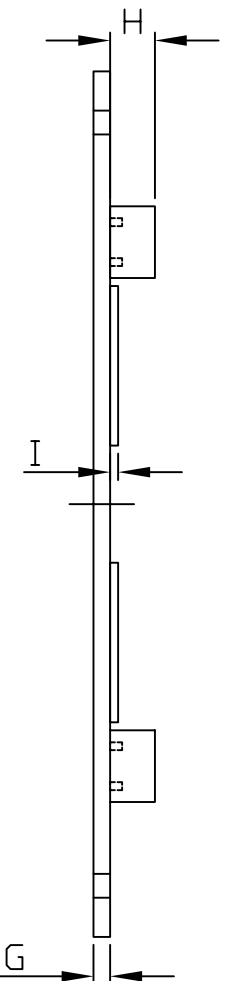

# G1020BF SERIES

\*PLASTIC BOX WITH PLASTIC FLANGED  
LID FOR WALL MOUNTING.

DIMENSION IN (mm)

STOCK NO.	A	B	C	D	E	F	G	H	I
G1020BF	108.5	53.7	95.7	40.0	23.1	65.7	2.1	3.5	1.0
G1022BF	156.0	67.1	143.1	49.5	30.4	113.2	2.6	3.5	1.0
G1024BF	185.7	95.5	171.0	78.8	55.0	140.6	2.6	3.5	1.0
G1025BF	225.0	113.0	211.0	95.0	60.1	179.5	2.8	3.5	1.0

REGARDING THE DIMENSION OF BASE ,  
PLEASE REFER TO DRAWINGS OF G1020  
SERIES.

DES'D 設計 BY	DRAYD 繪圖 BY	CHK'D 核圖 BY	SCALE 比例 1:1	DATE 日期	MATE. 材質 ALU	TITLE 圖名 G1020BF SERIES	DWG NO. 圖號	REVISED 圖號	DESCRIPTION 說明
----------------	----------------	----------------	-----------------	------------	-----------------	----------------------------	---------------	---------------	-------------------