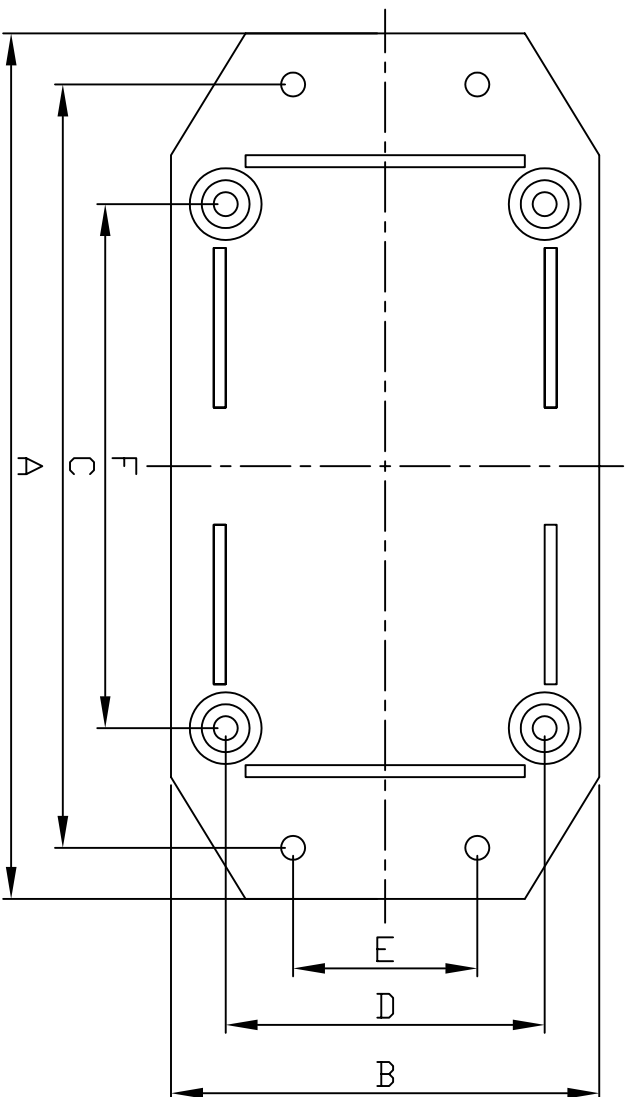

# G1020BF SERIES

\*PLASTIC BOX WITH PLASTIC FLANGED  
LID FOR WALL MOUNTING.

DIMENSION IN (mm)

STOCK NO.	A	B	C	D	E	F	G	H	I
G1020BF	108.5	53.7	95.7	40.0	23.1	65.7	2.1	3.5	1.0
G1022BF	156.0	67.1	143.1	49.5	30.4	113.2	2.6	3.5	1.0
G1024BF	185.7	95.5	171.0	78.8	55.0	140.6	2.6	3.5	1.0
G1025BF	225.0	113.0	211.0	95.0	60.1	179.5	2.8	3.5	1.0

REGARDING THE DIMENSION OF BASE ,  
PLEASE REFER TO DRAWINGS OF G1020  
SERIES.

DES'D 設計 BY	DRAYD 繪圖 BY	CHK'D 核圖 BY	SCALE 比例 1:1	DATE 日期	MATE. 材質 ALU	TITLE 圖名 G1020BF SERIES	DWG NO. 圖號	REVISED 圖號	DESCRIPTION 說明
----------------	----------------	----------------	-----------------	------------	-----------------	----------------------------	---------------	---------------	-------------------