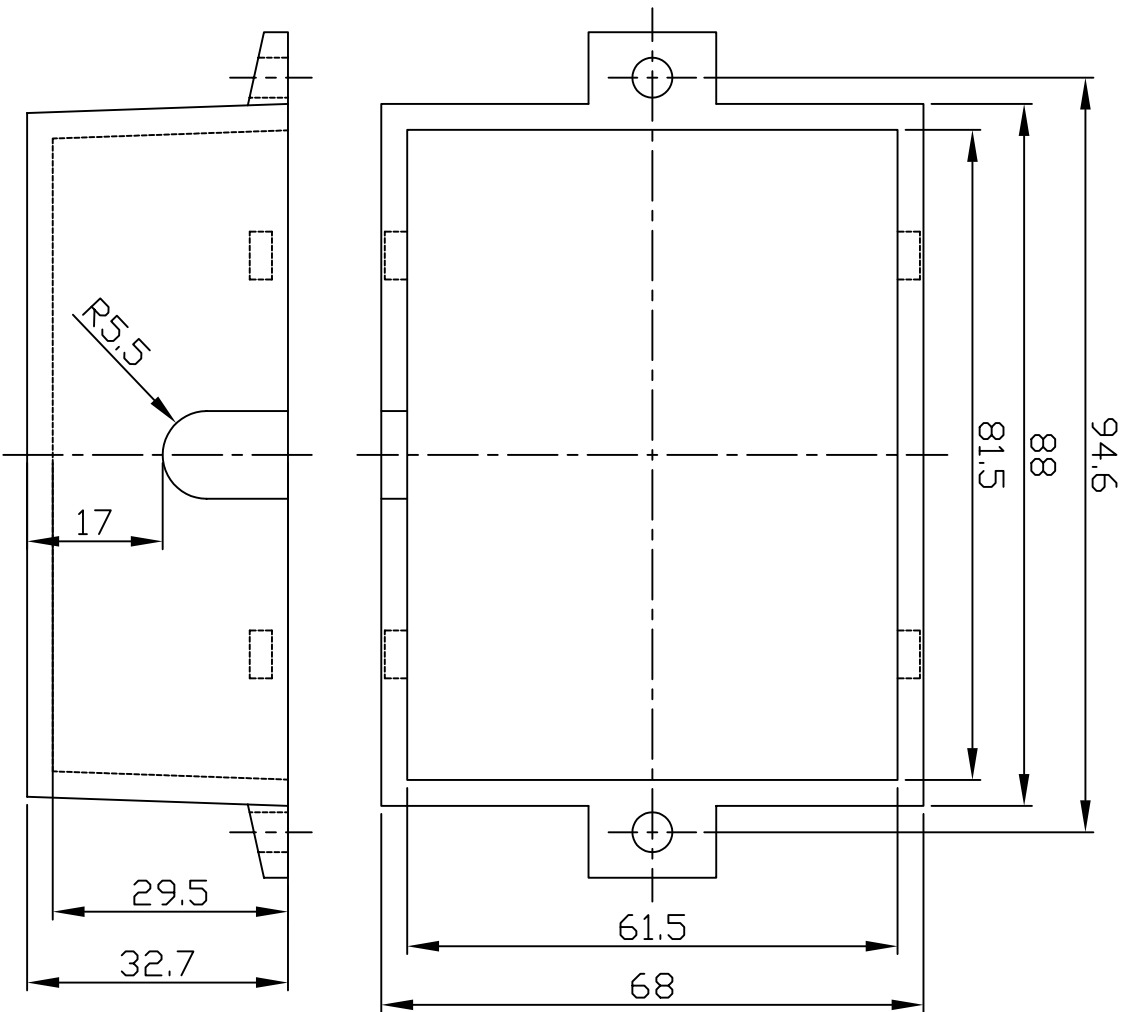

G1018

*BLACK PLASTIC BOX WITH WALL MOUNTING BRACKET AND ONE HOLE FOR CABLE OUTLET. DIMENSION IN (mm)

STOCK NO.	LENGTH	WIDTH	HEIGHT
G1018	88.0	68.0	32.7

DES'D BY	DRAW'D BY	CHK'D BY	SCALE	DATE	MATE.	TITLE	DWG NO.	REVISED	DESCRIPTION
設計	繪圖	核圖	1:1		ALU	G1018			