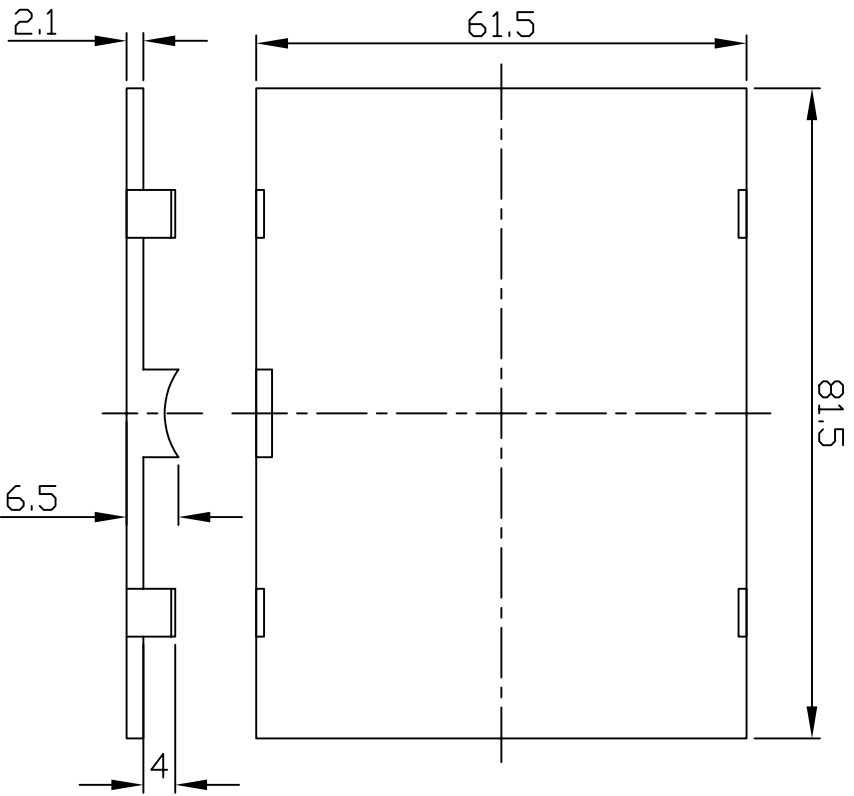

G1018

*BLACK PLASTIC BOX WITH WALL MOUNTING BRACKET AND ONE HOLE FOR CABLE OUTLET. DIMENSION IN (mm)

STOCK NO.	LENGTH	WIDTH	HEIGHT
G1018	88.0	68.0	32.7

DES'D BY	DRAW'D BY	CHK'D BY	SCALE	DATE	MATE.	TITLE	DWG NO.	REVISED	DESCRIPTION
設計	繪圖	核圖	1:1		ALU	G1018			